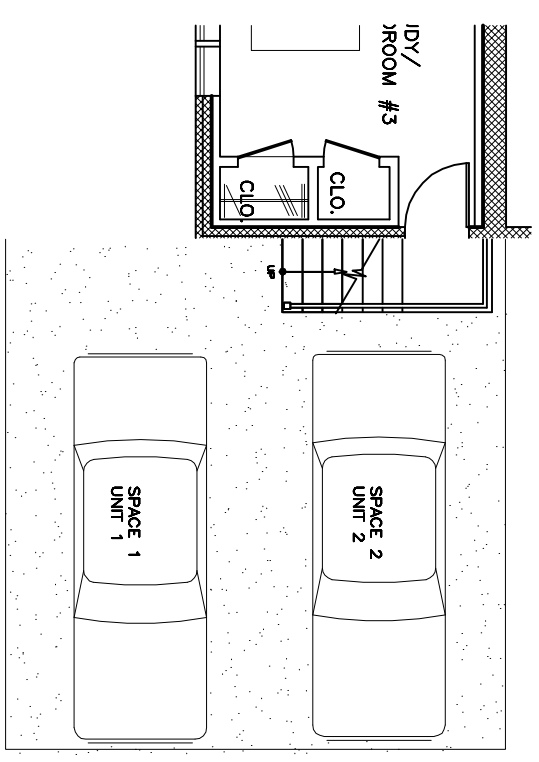

Roof Level

A L L E Y

20 Claremont Park

Unit No. 2

ARCHITECT: KUNZ ASSOCIATES

CLASSIC CONDOMINIUM
BY PETER GEORGANTAS