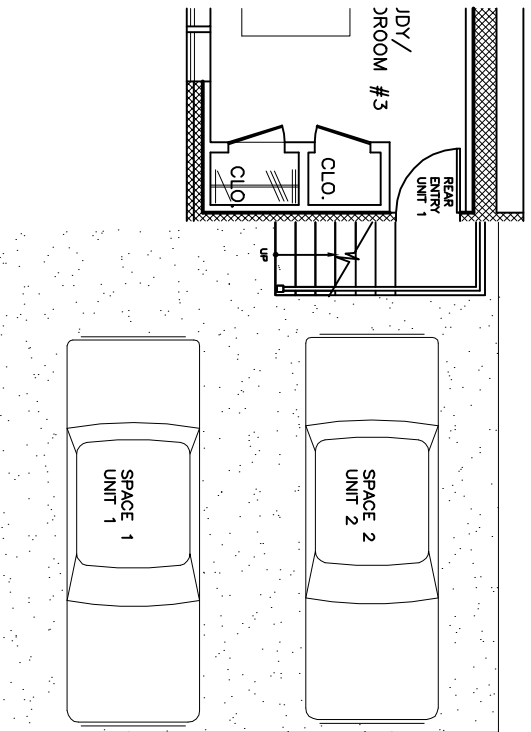

Parlor Level

20 Claremont Park

Unit No. 1

ARCHITECT: KUNZ ASSOCIATES

CLASSIC CONDOMINIUM
BY PETER GEORGANTAS