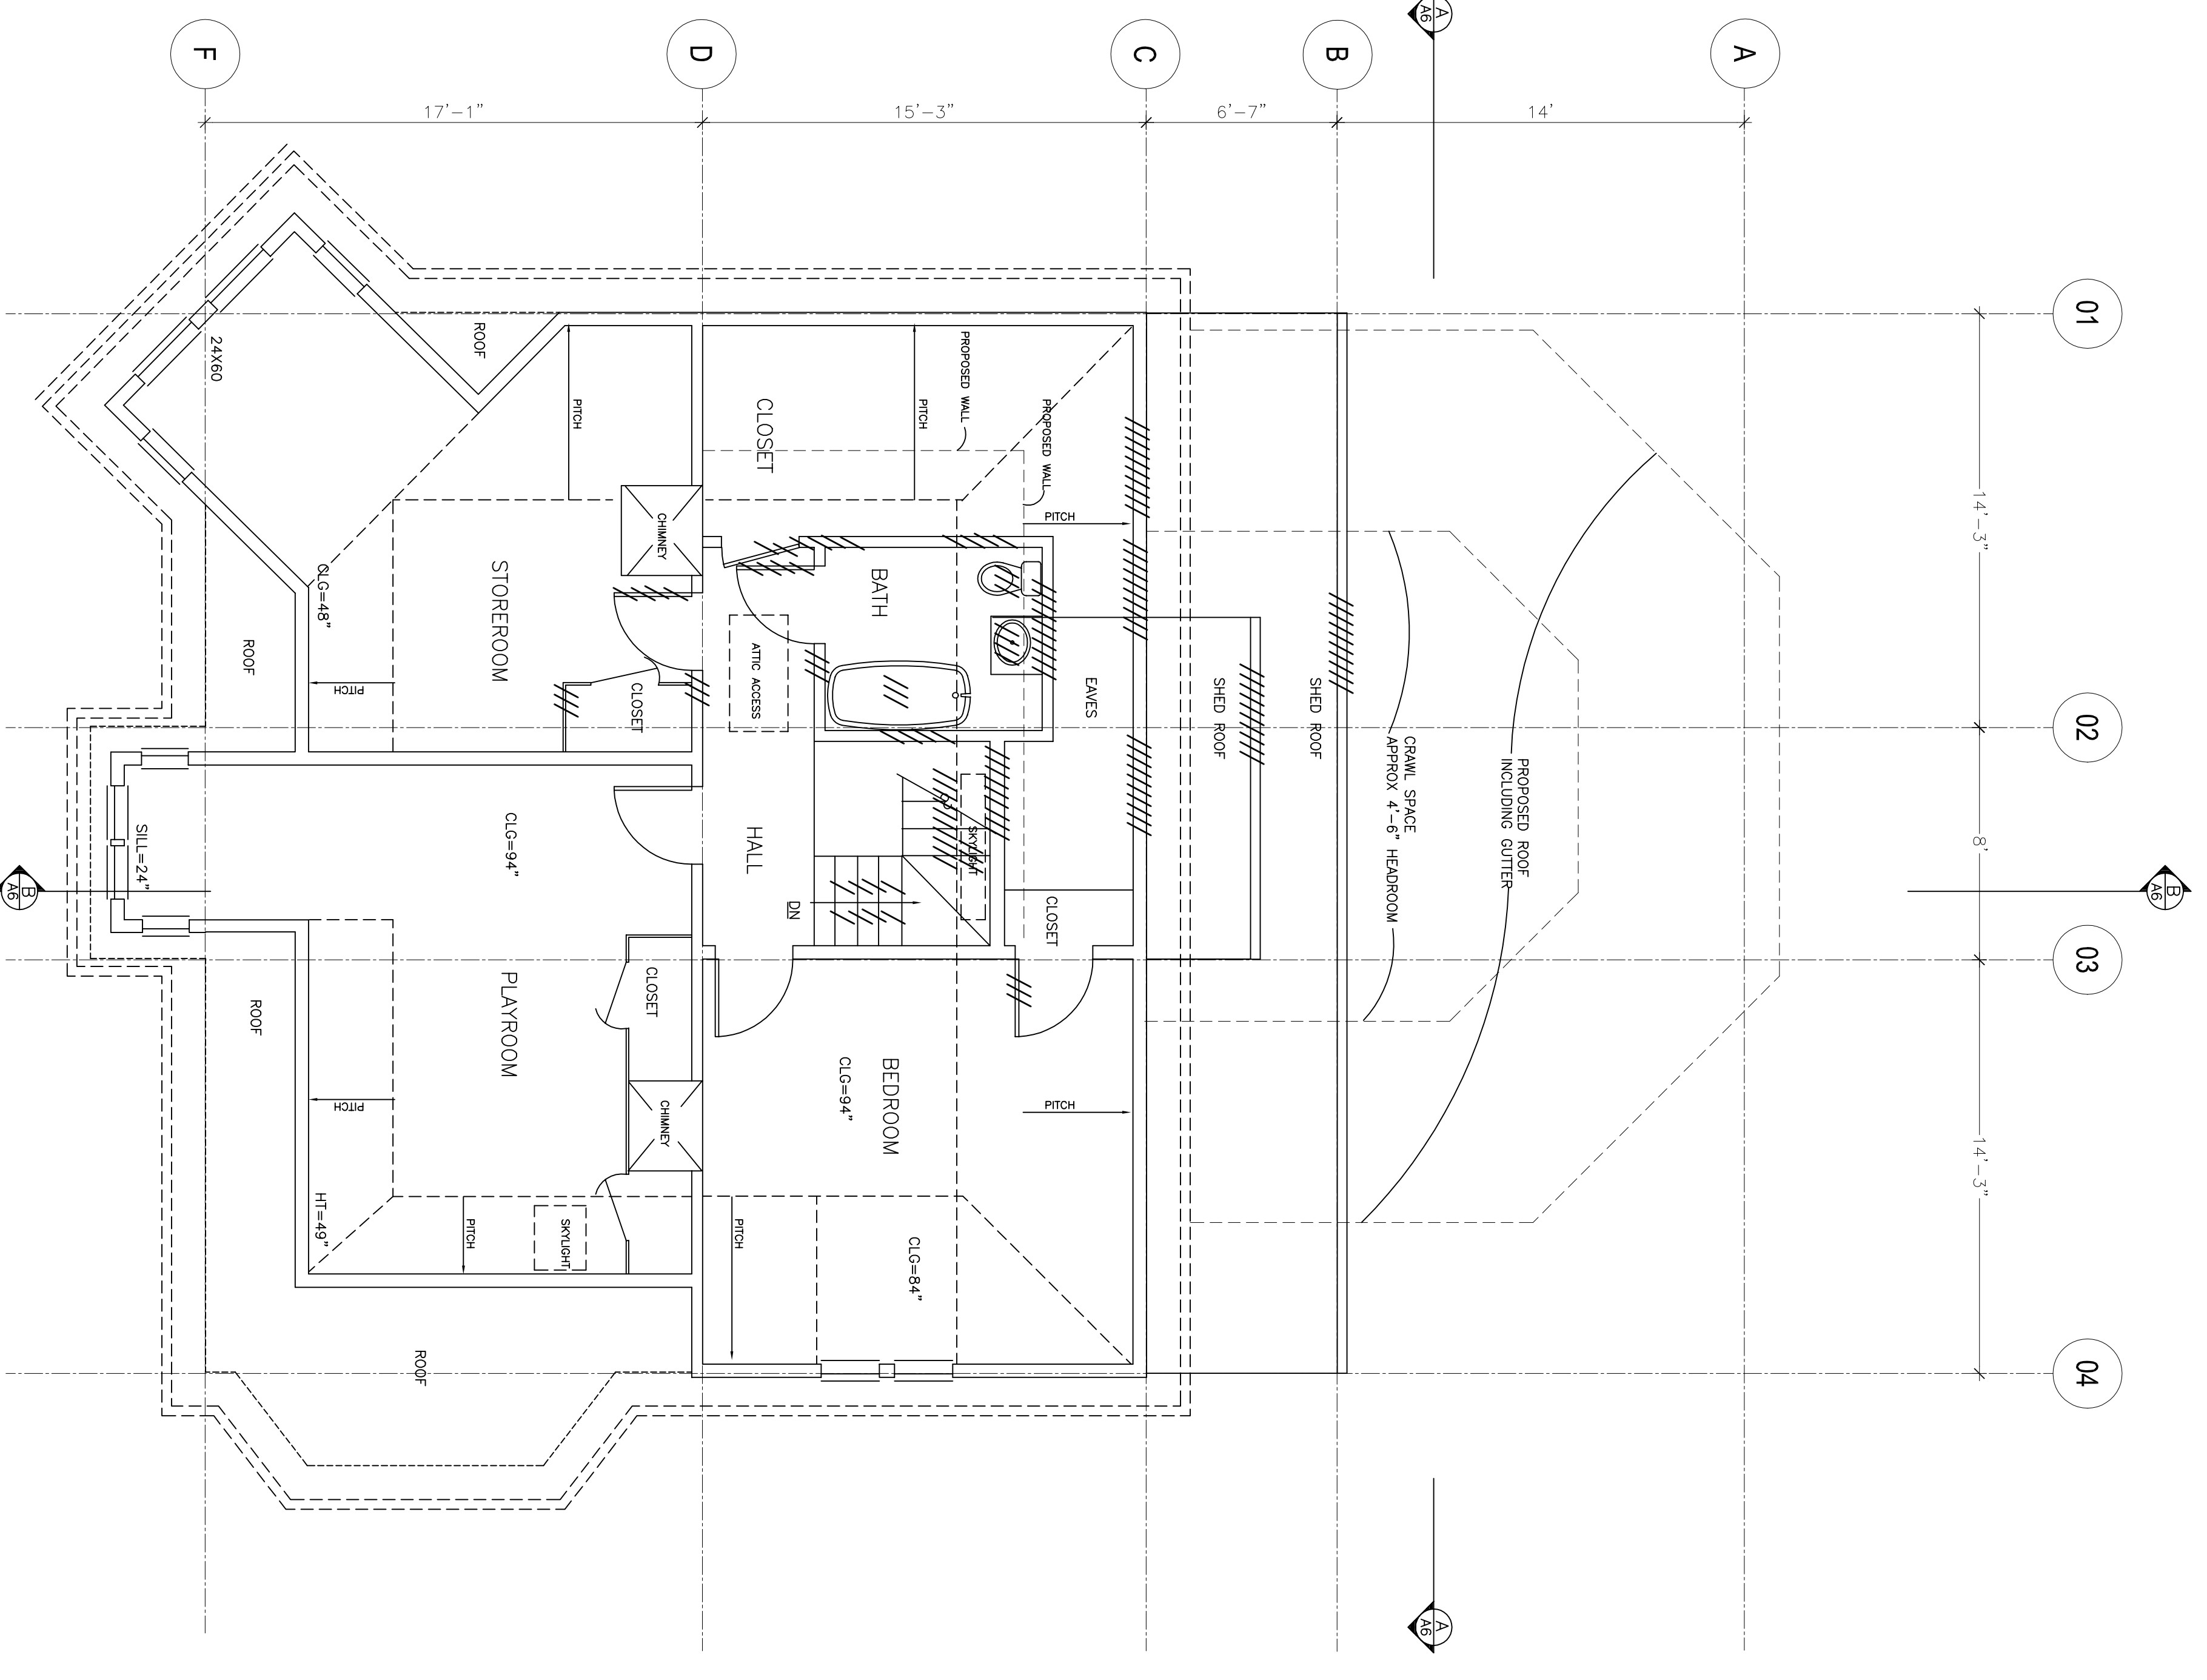

existing /demolition
MAIN BEDROOM FLOOR

SCALE 1/4" = 1'-0"

0 1 2 4 8
 GRAPHIC SCALE IN FEET

existing /demolition
UPPER BEDROOM FLOOR

SCALE 1/4" = 1'-0"

0 1 2 4 8
 GRAPHIC SCALE IN FEET

| | |
|-------|----------------------------------|
| KEY | |
| 00000 | INDICATES NEW WALLS |
| //// | INDICATES REMOVAL OF WALLS, ETC. |